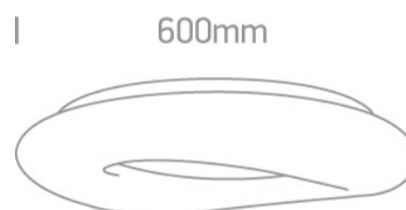

Downloads

Dimensions

Physical Specification

Item Group	18 Decorative
Family	The Cloud Series
Order Code	62148B/W
Colour	White
Material	Metal
Diffuser Material	PC
Shape	Circular
Diameter	600mm
Suspended Ceiling	Yes
Indoor	Yes
Adjustable	No