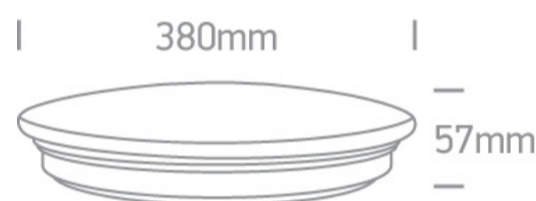

Downloads

Dimensions

Physical Specification

Item Group	15 Plafo
Family	The LED Plafo Range
Order Code	62154/B/W
Colour	Black
Material	Iron
Diffuser Material	PC
Shape	Circular
Height	57mm
Diameter	380mm
Surface Ceiling	Yes
Indoor	Yes
Adjustable	No