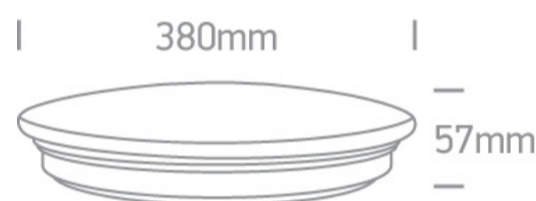

15 Plafo>The LED Plafo Range

62154/W/W

24W LED slim plafo light, IP20, suitable for residential and commercial application.

Supplied with non-dimmable LED driver.

Complies with standard EN60598-1 and any other specific standards.

Downloads

Dimensions

Physical Specification

Item Group	15 Plafo
Family	The LED Plafo Range
Order Code	62154/W/W
Colour	White
Material	Iron
Diffuser Material	PC
Shape	Circular
Height	57mm
Diameter	380mm
Surface Ceiling	Yes
Indoor	Yes
Adjustable	No