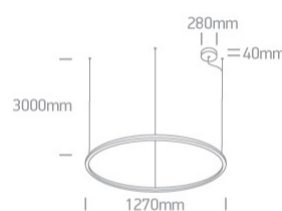

Downloads

Dimensions

Physical Specification

Item Group	18 Decorative
Family	LED Circle Rings
Order Code	62156C/B/W
Colour	Black
Material	Aluminium
Shape	Circular
Height	3000mm
Diameter	1270mm
Suspended Ceiling	Yes
Indoor	Yes
Adjustable	No