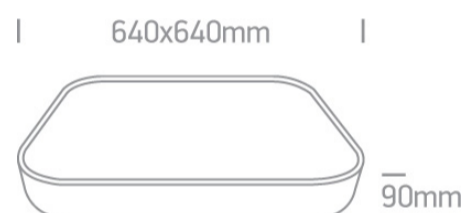

15 Plafo>The LED Slim Line Plafo

62160A/B/W

62W LED slim plafo light, IP20, suitable for residential and commercial application.

Supplied with non-dimmable LED driver.

Complies with standard EN60598-1 and any other specific standards.

Downloads

Dimensions

Physical Specification

Item Group	15 Plafo
Family	The LED Slim Line Plafo
Order Code	62160A/B/W
Colour	Black
Material	Metal
Shape	Rectangular
Length	640mm
Width	640mm
Height	90mm
Surface Ceiling	Yes
Indoor	Yes
Adjustable	No

Illumination Data

Colour Temperature	3000K
Lumen Output	3600lm
Light Efficiency	58,06lm/W
CRI	80
Beam Angle	120°
Illumination Diagram	

Packing Info

Box Length	72cm
Box Width	72cm
Box Height	12cm
Box Weight	8Kg
Pcs/Carton	1
Carton Length	72cm