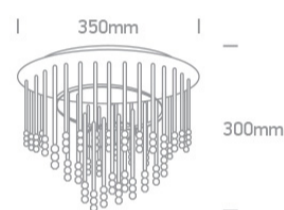

New 2021 Edition 2>Decorative

62164A

Classic Ceiling Decorative 4xG9 lamps fitting.

Complies with standard EN60598-1 and any other specific standards.

Downloads

Dimensions

Physical Specification

Item Group	New 2021 Edition 2
Family	Decorative
Order Code	62164A
Colour	Chrome
Material	Metal + glass rods + glass
Shape	Circular
Height	300mm
Diameter	350mm
Surface Ceiling	Yes
Indoor	Yes
Adjustable	No