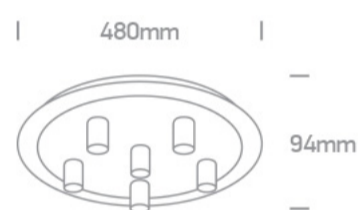

New 2021 Edition 2>Decorative

62172C/BS

Classic Ceiling Decorative 6xE27 lamps fitting.

Complies with standard EN60598-1 and any other specific standards.

Downloads

Dimensions

Physical Specification

Item Group	New 2021 Edition 2
Family	Decorative
Order Code	62172C/BS
Colour	Brass
Material	Metal
Shape	Circular
Height	94mm
Diameter	480mm
Surface Ceiling	Yes
Indoor	Yes
Adjustable	No