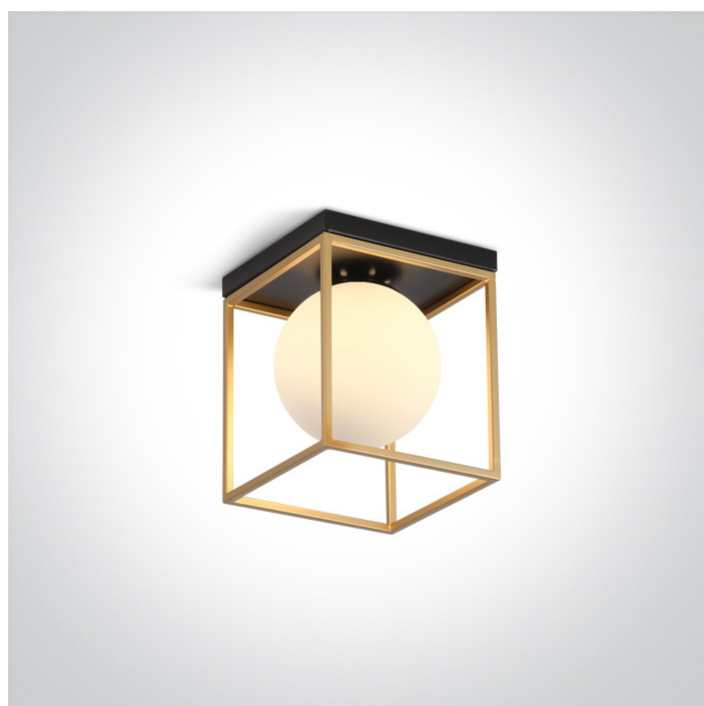

New 2021 Edition 2>Decorative

62174A/BS

Classic Ceiling Decorative E14 lamps fitting.

Complies with standard EN60598-1 and any other specific standards.

Downloads

Dimensions

Physical Specification

Item Group	New 2021 Edition 2
Family	Decorative
Order Code	62174A/BS
Colour	Brass
Material	Metal
Shape	Rectangular
Length	180mm
Width	180mm
Height	220mm
Surface Ceiling	Yes
Indoor	Yes
Adjustable	No

Replaceable lamp

Lamp Holder

E14

Number of Lamps

1

Dimmable

N/A

F Mark