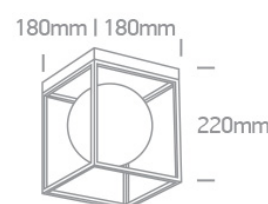

New 2021 Edition 2>Decorative

62174A/BS

Classic Ceiling Decorative E14 lamps fitting.

Complies with standard EN60598-1 and any other specific standards.

Downloads

Dimensions

Physical Specification

Item Group	New 2021 Edition 2
Family	Decorative
Order Code	62174A/BS
Colour	Brass
Material	Metal
Shape	Rectangular
Length	180mm
Width	180mm
Height	220mm
Surface Ceiling	Yes
Indoor	Yes
Adjustable	No