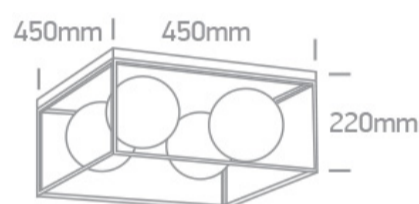

New 2021 Edition 2>Decorative

62174B/BS

Classic Ceiling Decorative 4xE14 lamps fitting.

Complies with standard EN60598-1 and any other specific standards.

Downloads

Dimensions

Physical Specification

| | |
|-----------------|--------------------|
| Item Group | New 2021 Edition 2 |
| Family | Decorative |
| Order Code | 62174B/BS |
| Colour | Brass |
| Material | Metal |
| Shape | Rectangular |
| Length | 450mm |
| Width | 450mm |
| Height | 220mm |
| Surface Ceiling | Yes |
| Indoor | Yes |
| Adjustable | No |