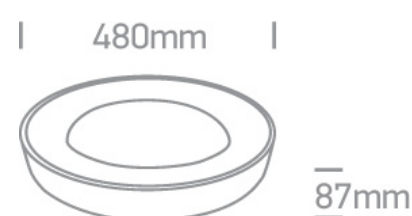

15 Plafo > Decorative Plafo

62182/BGL/W

40W LED Decorative Plafo, IP20, suitable for residential and commercial application.

Complete with 1050mA driver.

Complies with standard EN60598-1 and any other specific standards.

Downloads

Dimensions

Physical Specification

Item Group	15 Plafo
Family	Decorative Plafo
Order Code	62182/BGL/W
Colour	Brushed Gold
Material	Aluminium
Shape	Circular
Height	87mm
Diameter	480mm
Surface Ceiling	Yes
Indoor	Yes
Adjustable	No