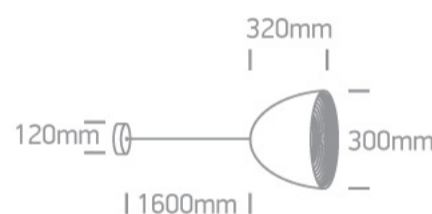

E27 20W Aluminium Bowl Shade pendant with 160cm suspension, IP20.

Complies with standard EN60598-1 and any other specific standards.

Downloads

Dimensions

Physical Specification

Item Group	17 Pendants
Family	Bowl Shade Pendant Range
Order Code	63016A/B/BS
Colour	Black-Brass
Material	Aluminium
Shape	Circular
Height	320mm
Diameter	300mm
Suspended Ceiling	Yes
Indoor	Yes
Adjustable	No