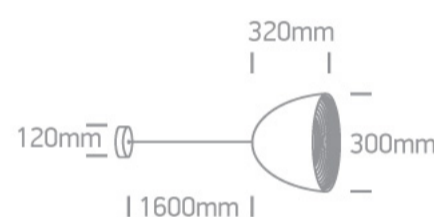

E27 20W Aluminium Bowl Shade pendant with 160cm suspension, IP20.

Complies with standard EN60598-1 and any other specific standards.

Downloads

Dimensions

Physical Specification

Item Group	17 Pendants
Family	Bowl Shade Pendant Range
Order Code	63016A/B/G
Colour	Black-Grey
Material	Aluminium
Shape	Circular
Height	320mm
Diameter	300mm
Suspended Ceiling	Yes
Indoor	Yes
Adjustable	No