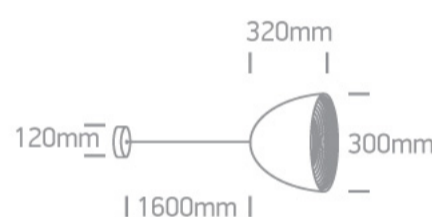

17 Pendants>Bowl Shade Pendant Range

63016A/W/G

E27 20W Aluminium Bowl Shade pendant with 160cm suspension, IP20.

Complies with standard EN60598-1 and any other specific standards.

Downloads

Dimensions

Physical Specification

Item Group	17 Pendants
Family	Bowl Shade Pendant Range
Order Code	63016A/W/G
Colour	White-Grey
Material	Aluminium
Shape	Circular
Height	320mm
Diameter	300mm
Suspended Ceiling	Yes
Indoor	Yes
Adjustable	No