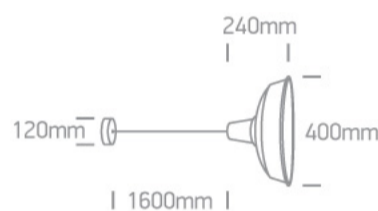

E27 20W Aluminium Retro pendant with 160cm suspension, IP20.

Complies with standard EN60598-1 and any other specific standards.

Downloads

Dimensions

Physical Specification

Item Group	17 Pendants
Family	Retro Pendants
Order Code	63020/B/BS
Colour	Black-Brass
Material	Aluminium
Shape	Circular
Height	240mm
Diameter	400mm
Suspended Ceiling	Yes
Indoor	Yes
Adjustable	No