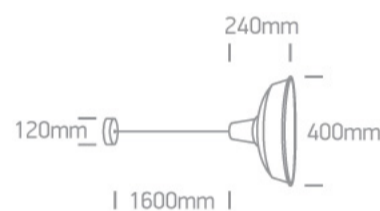

17 Pendants>Retro Pendants

63020/B/G

E27 20W Aluminium Retro pendant with 160cm suspension, IP20.

Complies with standard EN60598-1 and any other specific standards.

Downloads

Dimensions

Physical Specification

| | |
|-------------------|----------------|
| Item Group | 17 Pendants |
| Family | Retro Pendants |
| Order Code | 63020/B/G |
| Colour | Black-Grey |
| Material | Aluminium |
| Shape | Circular |
| Height | 240mm |
| Diameter | 400mm |
| Suspended Ceiling | Yes |
| Indoor | Yes |
| Adjustable | No |