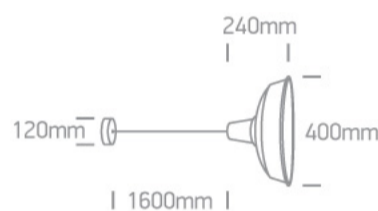

E27 20W Aluminium Retro pendant with 160cm suspension, IP20.

Complies with standard EN60598-1 and any other specific standards.

Downloads

Dimensions

Physical Specification

Item Group	17 Pendants
Family	Retro Pendants
Order Code	63020/W/G
Colour	White-Grey
Material	Aluminium
Shape	Circular
Height	240mm
Diameter	400mm
Suspended Ceiling	Yes
Indoor	Yes
Adjustable	No