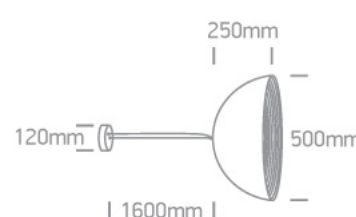

17 Pendants>Bowl Shade Pendant Range

63022A/W/BS

E27 20W Aluminium Bowl Shade pendant with 160cm suspension, IP20.

Complies with standard EN60598-1 and any other specific standards.

Downloads

Dimensions

Physical Specification

Item Group	17 Pendants
Family	Bowl Shade Pendant Range
Order Code	63022A/W/BS
Colour	White-Brass
Material	Aluminium
Shape	Circular
Height	250mm
Diameter	500mm
Suspended Ceiling	Yes
Indoor	Yes
Adjustable	No