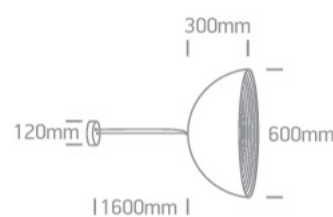

E27 20W Aluminium Bowl Shade pendant with 160cm suspension, IP20.

Complies with standard EN60598-1 and any other specific standards.

Downloads

Dimensions

Physical Specification

Item Group	17 Pendants
Family	Bowl Shade Pendant Range
Order Code	63022B/B/BS
Colour	Black-Brass
Material	Aluminium
Shape	Circular
Height	300mm
Diameter	600mm
Suspended Ceiling	Yes
Indoor	Yes
Adjustable	No