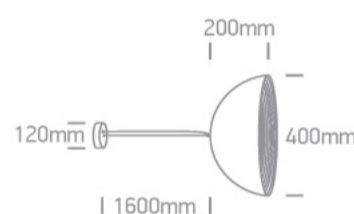

17 Pendants>Bowl Shade Pendant Range

63022/B/BS

E27 20W Aluminium Bowl Shade pendant with 160cm suspension, IP20.

Complies with standard EN60598-1 and any other specific standards.

Downloads

Dimensions

Physical Specification

Item Group	17 Pendants
Family	Bowl Shade Pendant Range
Order Code	63022/B/BS
Colour	Black-Brass
Material	Aluminium
Shape	Circular
Height	200mm
Diameter	400mm
Suspended Ceiling	Yes
Indoor	Yes
Adjustable	No