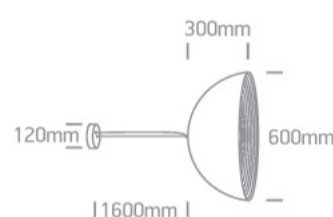

E27 20W Aluminium Bowl Shade pendant with 160cm suspension, IP20.

Complies with standard EN60598-1 and any other specific standards.

Downloads

Dimensions

Physical Specification

Item Group	17 Pendants
Family	Bowl Shade Pendant Range
Order Code	63022B/W/BS
Colour	White-Brass
Material	Aluminium
Shape	Circular
Height	300mm
Diameter	600mm
Suspended Ceiling	Yes
Indoor	Yes
Adjustable	No