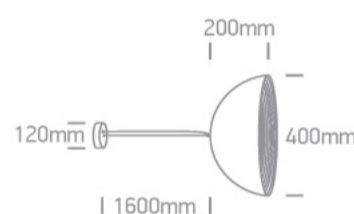

E27 20W Aluminium Bowl Shade pendant with 160cm suspension, IP20.

Complies with standard EN60598-1 and any other specific standards.

Downloads

Dimensions

Physical Specification

Item Group	17 Pendants
Family	Bowl Shade Pendant Range
Order Code	63022/W/BS
Colour	White-Brass
Material	Aluminium
Shape	Circular
Height	200mm
Diameter	400mm
Suspended Ceiling	Yes
Indoor	Yes
Adjustable	No