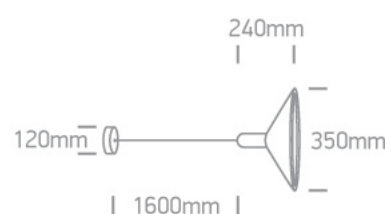

E27 12W Aluminium Retro pendant with 160cm suspension, IP20.

Complies with standard EN60598-1 and any other specific standards.

Downloads

Dimensions

Physical Specification

Item Group	17 Pendants
Family	Retro Pendants
Order Code	63026/B/BS
Colour	Black-Brass
Material	Aluminium
Shape	Circular
Height	240mm
Diameter	350mm
Suspended Ceiling	Yes
Indoor	Yes
Adjustable	No