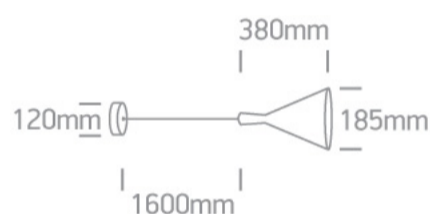

E27 12W Aluminium Retro pendant with 160cm suspension, IP20.

Complies with standard EN60598-1 and any other specific standards.

Downloads

Dimensions

Gallery

Physical Specification

Item Group	17 Pendants
Family	Retro Pendants
Order Code	63040/B/BS
Colour	Black-Brass
Material	Aluminium
Shape	Circular
Height	380mm

Diameter	185mm
Suspended Ceiling	Yes
Indoor	Yes
Adjustable	No

Electrical Characteristics

Gear	No
------	----

Fitting + Driver

Input Voltage	100-240V
50 Hz	Yes
60 Hz	Yes
Safety Class	
Power(Watts)	12W
IP Rating	IP20
Light Source	Replaceable lamp
Lamp Holder	E27
Number of Lamps	1
Dimmable	N/A
F Mark	