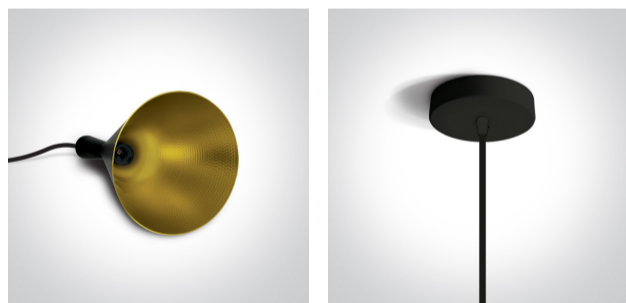

E27 12W Aluminium Retro pendant with 160cm suspension, IP20.

Complies with standard EN60598-1 and any other specific standards.

Downloads

Dimensions

Gallery

Physical Specification

Item Group	17 Pendants
Family	Retro Pendants
Order Code	63040/B/BS
Colour	Black-Brass
Material	Aluminium
Shape	Circular
Height	380mm

Diameter	185mm
Suspended Ceiling	Yes
Indoor	Yes
Adjustable	No

Electrical Characteristics

Gear	No
------	----

Fitting + Driver

Input Voltage	100-240V
50 Hz	Yes
60 Hz	Yes
Safety Class	
Power(Watts)	12W
IP Rating	IP20
Light Source	Replaceable lamp
Lamp Holder	E27
Number of Lamps	1
Dimmable	N/A
F Mark	