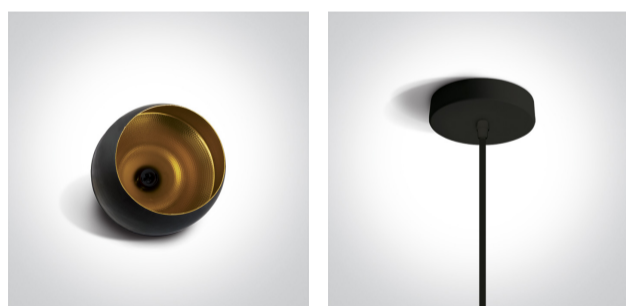

17 Pendants>Retro Pendants

63044/B/BS

E27 12W Aluminium Retro pendant with 160cm suspension, IP20.

Complies with standard EN60598-1 and any other specific standards.

Downloads

Dimensions

Gallery

Physical Specification

Item Group	17 Pendants
Family	Retro Pendants
Order Code	63044/B/BS
Colour	Black-Brass
Material	Aluminium
Shape	Circular
Height	360mm

Diameter	240mm
Suspended Ceiling	Yes
Indoor	Yes
Adjustable	No