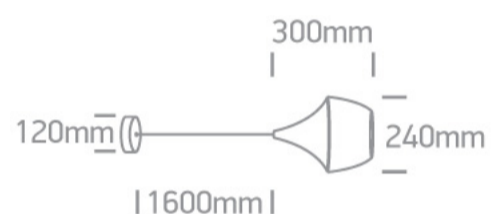

17 Pendants>Retro Pendants

63044/B/BS

E27 12W Aluminium Retro pendant with 160cm suspension, IP20.

Complies with standard EN60598-1 and any other specific standards.

Downloads

Dimensions

Gallery

Physical Specification

Item Group	17 Pendants
Family	Retro Pendants
Order Code	63044/B/BS
Colour	Black-Brass
Material	Aluminium
Shape	Circular
Height	360mm

Diameter	240mm
Suspended Ceiling	Yes
Indoor	Yes
Adjustable	No