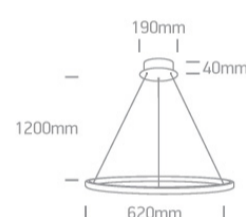

18 Decorative>The Crystal Swirl Range

63054A/B

20W LED Decorative Pendant.

Complete with 24V driver.

Complies with standard EN60598-1 and any other specific standards.

Downloads

Dimensions

Physical Specification

Item Group	18 Decorative
Family	The Crystal Swirl Range
Order Code	63054A/B
Colour	Black
Material	Aluminium + Steel
Diffuser Material	Crystal
Shape	Circular
Height	1200mm
Diameter	620mm
Suspended Ceiling	Yes
Indoor	Yes
Adjustable	No