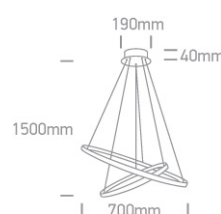

18 Decorative>The Crystal Swirl Range

63054B/B

40W LED Decorative Pendant.

Complete with 24V driver.

Complies with standard EN60598-1 and any other specific standards.

Downloads

Dimensions

Physical Specification

Item Group	18 Decorative
Family	The Crystal Swirl Range
Order Code	63054B/B
Colour	Black
Material	Aluminium + Steel
Diffuser Material	Crystal
Shape	Circular
Height	1500mm
Diameter	700mm
Suspended Ceiling	Yes
Indoor	Yes
Adjustable	No