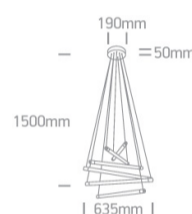

18 Decorative>The Light Bars

63056/BBS

65W LED Decorative Pendant.

Complete with 24V driver.

Complies with standard EN60598-1 and any other specific standards.

Downloads

Dimensions

Physical Specification

Item Group	18 Decorative
Family	The Light Bars
Order Code	63056/BBS
Colour	Brushed Brass
Material	Aluminium + Steel
Diffuser Material	Acrylic
Shape	Circular
Height	1500mm
Diameter	635mm
Suspended Ceiling	Yes
Indoor	Yes
Adjustable	No