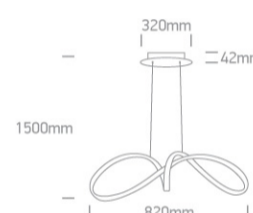

18 Decorative>The Swirl Range

63062/BS

36W LED Decorative Pendant.

Complete with 24V driver.

Complies with standard EN60598-1 and any other specific standards.

Downloads

Dimensions

Physical Specification

Item Group	18 Decorative
Family	The Swirl Range
Order Code	63062/BS
Colour	Brass
Material	Aluminium + Steel
Diffuser Material	Acrylic
Shape	Circular
Height	1500mm
Diameter	820mm
Suspended Ceiling	Yes
Indoor	Yes
Adjustable	No