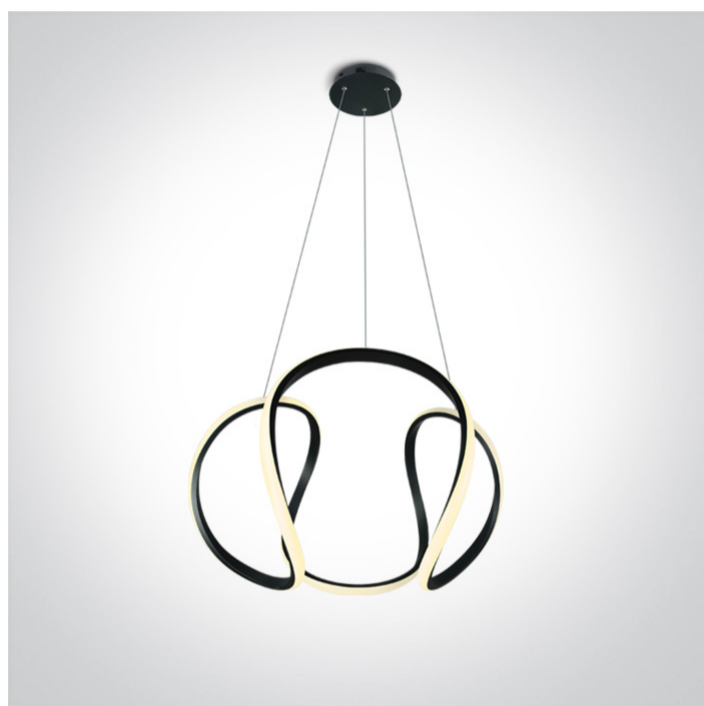

18 Decorative>The Swirl Range

63064/B

36W LED Decorative Pendant.

Complete with 24V driver.

Complies with standard EN60598-1 and any other specific standards.

Downloads

Dimensions

Physical Specification

Item Group	18 Decorative
Family	The Swirl Range
Order Code	63064/B
Colour	Black
Material	Aluminium + Steel
Shape	Circular
Height	1500mm
Diameter	550mm
Suspended Ceiling	Yes
Indoor	Yes
Adjustable	No

Gear