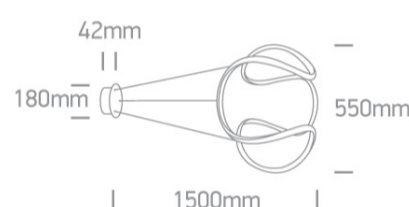

18 Decorative>The Swirl Range

63064/B

36W LED Decorative Pendant.

Complete with 24V driver.

Complies with standard EN60598-1 and any other specific standards.

Downloads

Dimensions

Physical Specification

Item Group	18 Decorative
Family	The Swirl Range
Order Code	63064/B
Colour	Black
Material	Aluminium + Steel
Shape	Circular
Height	1500mm
Diameter	550mm
Suspended Ceiling	Yes
Indoor	Yes
Adjustable	No

Gear

Power(Watts)

36W

IP Rating

IP20

Light Source

LED built in

LED Type

SMD 2835