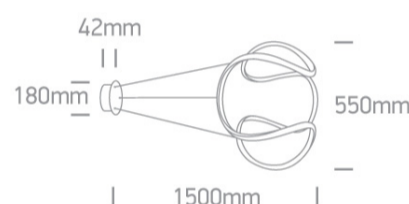

18 Decorative>The Swirl Range

63064/W

36W LED Decorative Pendant.

Complete with 24V driver.

Complies with standard EN60598-1 and any other specific standards.

Downloads

Dimensions

Physical Specification

Item Group	18 Decorative
Family	The Swirl Range
Order Code	63064/W
Colour	White
Material	Aluminium + Steel
Shape	Circular
Height	1500mm
Diameter	550mm
Suspended Ceiling	Yes
Indoor	Yes
Adjustable	No

Gear

Power(Watts)

36W

IP Rating

IP20

Light Source

LED built in

LED Type

SMD 2835