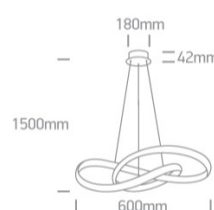

18 Decorative>The Swirl Range

63066A/B

30W LED Decorative Pendant.

Complete with 24V driver.

Complies with standard EN60598-1 and any other specific standards.

Downloads

Dimensions

Physical Specification

Item Group	18 Decorative
Family	The Swirl Range
Order Code	63066A/B
Colour	Black
Material	Aluminium + Steel
Shape	Circular
Height	1500mm
Diameter	600mm
Suspended Ceiling	Yes
Indoor	Yes
Adjustable	No

Gear