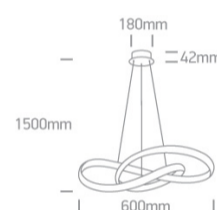

18 Decorative>The Swirl Range

63066A/W

30W LED Decorative Pendant.

Complete with 24V driver.

Complies with standard EN60598-1 and any other specific standards.

Downloads

Dimensions

Physical Specification

Item Group	18 Decorative
Family	The Swirl Range
Order Code	63066A/W
Colour	White
Material	Aluminium + Steel
Shape	Circular
Height	1500mm
Diameter	600mm
Suspended Ceiling	Yes
Indoor	Yes
Adjustable	No

Gear