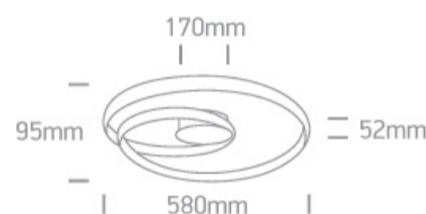

18 Decorative>The Swirl Range

63066/B

30W LED Decorative ceiling light.

Complete with 24V driver.

Complies with standard EN60598-1 and any other specific standards.

Downloads

Dimensions

Physical Specification

Item Group	18 Decorative
Family	The Swirl Range
Order Code	63066/B
Colour	Black
Material	Aluminium + Steel
Shape	Circular
Height	95mm
Diameter	580mm
Surface Ceiling	Yes
Indoor	Yes
Adjustable	No

Gear

Built In