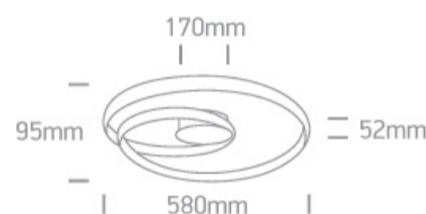

18 Decorative>The Swirl Range

63066/W

30W LED Decorative ceiling light.

Complete with 24V driver.

Complies with standard EN60598-1 and any other specific standards.

Downloads

Dimensions

Physical Specification

Item Group	18 Decorative
Family	The Swirl Range
Order Code	63066/W
Colour	White
Material	Aluminium + Steel
Shape	Circular
Height	95mm
Diameter	580mm
Surface Ceiling	Yes
Indoor	Yes
Adjustable	No