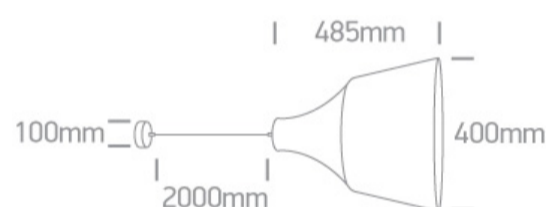

20W E27 pendant with shade.

Complies with standard EN60598-1 and any other specific standards.

Downloads

Dimensions

Physical Specification

Item Group	17 Pendants
Family	Retro Pendants
Order Code	63072A/B
Colour	Black
Material	Aluminium
Shape	Circular
Height	485mm
Diameter	400mm
Suspended Ceiling	Yes
Indoor	Yes
Adjustable	No