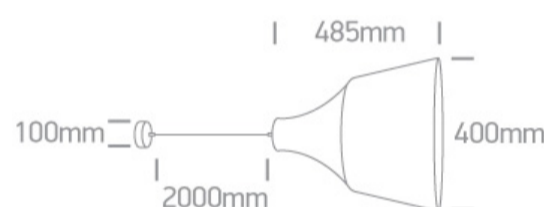

20W E27 pendant with shade.

Complies with standard EN60598-1 and any other specific standards.

Downloads

Dimensions

Physical Specification

Item Group	17 Pendants
Family	Retro Pendants
Order Code	63072A/CU
Colour	Copper
Material	Aluminium
Shape	Circular
Height	485mm
Diameter	400mm
Suspended Ceiling	Yes
Indoor	Yes
Adjustable	No