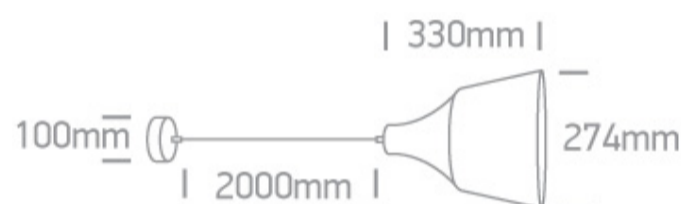

20W E27 pendant with shade.

Complies with standard EN60598-1 and any other specific standards.

Downloads

Dimensions

Physical Specification

Item Group	17 Pendants
Family	Retro Pendants
Order Code	63072/BBS
Colour	Brushed Brass
Material	Aluminium
Shape	Circular
Height	330mm
Diameter	274mm
Suspended Ceiling	Yes
Indoor	Yes
Adjustable	No