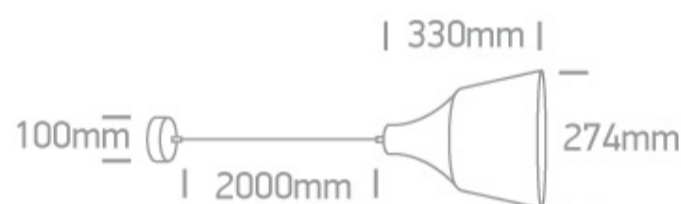

20W E27 pendant with shade.

Complies with standard EN60598-1 and any other specific standards.

Downloads

Dimensions

Physical Specification

Item Group	17 Pendants
Family	Retro Pendants
Order Code	63072/CU
Colour	Copper
Material	Aluminium
Shape	Circular
Height	330mm
Diameter	274mm
Suspended Ceiling	Yes
Indoor	Yes
Adjustable	No