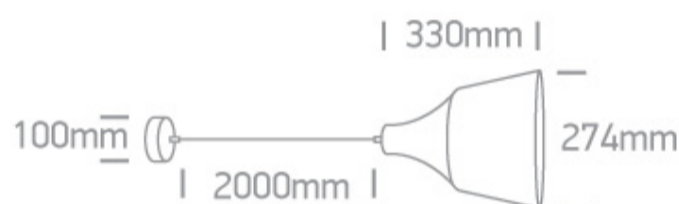

20W E27 pendant with shade.

Complies with standard EN60598-1 and any other specific standards.

Downloads

Dimensions

Physical Specification

Item Group	17 Pendants
Family	Retro Pendants
Order Code	63072/MG
Colour	Metal Grey
Material	Aluminium
Shape	Circular
Height	330mm
Diameter	274mm
Suspended Ceiling	Yes
Indoor	Yes
Adjustable	No