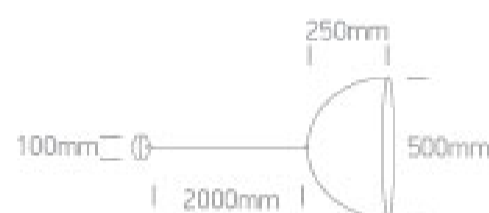

17 Pendants>Bowl Pendants

63074/BBS

20W E27 pendant with bowl shade.

Complies with standard EN60598-1 and any other specific standards.

Downloads

Dimensions

Physical Specification

Item Group	17 Pendants
Family	Bowl Pendants
Order Code	63074/BBS
Colour	Brushed Brass
Material	Aluminium
Shape	Circular
Height	250mm
Diameter	500mm
Suspended Ceiling	Yes
Indoor	Yes
Adjustable	No