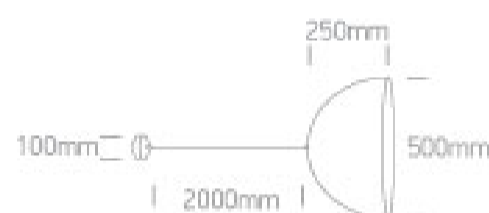

17 Pendants>Bowl Pendants

63074/CU

20W E27 pendant with bowl shade.

Complies with standard EN60598-1 and any other specific standards.

Downloads

Dimensions

Physical Specification

Item Group	17 Pendants
Family	Bowl Pendants
Order Code	63074/CU
Colour	Copper
Material	Aluminium
Shape	Circular
Height	250mm
Diameter	500mm
Suspended Ceiling	Yes
Indoor	Yes
Adjustable	No