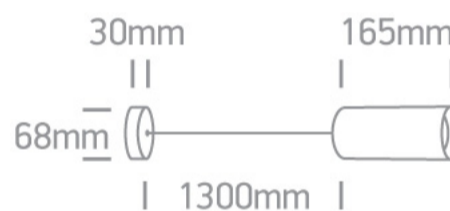

17 Pendants>Cylinder Pendants

63105N/W

GU10 10W Dark Light mini Pendant, IP20.

Complies with standard EN60598-1 and any other specific standards.

Downloads

Dimensions

Physical Specification

Item Group	17 Pendants
Family	Cylinder Pendants
Order Code	63105N/W
Colour	White
Material	Aluminium
Shape	Circular
Height	165mm
Diameter	68mm
Suspended Ceiling	Yes
Indoor	Yes
Adjustable	No

Power(Watts)

10W

IP Rating

IP20

Light Source

Replaceable lamp

Lamp Holder

GU10

## Packing Info

Box Length

27cm

Box Width

9cm

Box Height

9cm

Pcs/Carton