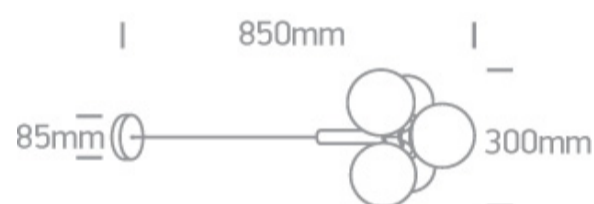

18 Decorative>The Nordic Decorative Range

63116A/BBS

5x9W G9 Decorative pendant.

Complies with standard EN60598-1 and any other specific standards.

Downloads

Dimensions

Related items

7106ALG/C

7106ALG/W

Physical Specification

Item Group	18 Decorative
Family	The Nordic Decorative Range
Order Code	63116A/BBS
Colour	Brushed Brass
Material	Steel
Shape	Circular
Height	850mm

Diameter	300mm
Suspended Ceiling	Yes
Indoor	Yes
Adjustable	No

Electrical Characteristics

Gear	No
------	----

Fitting + Driver

Input Voltage	100-240V
50 Hz	Yes
60 Hz	Yes
Safety Class	
Power(Watts)	5x9W
IP Rating	IP20
Light Source	Replaceable lamp
Lamp Holder	G9
Number of Lamps	5
Dimmable	N/A
F Mark	