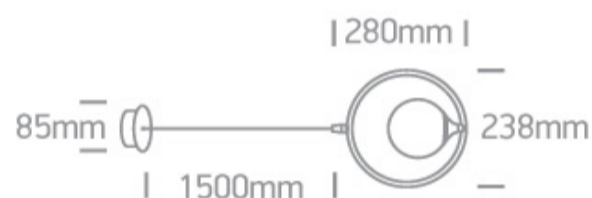

18 Decorative>The Nordic Decorative Range

63116/BBS

9W G9 Decorative pendant.

Complies with standard EN60598-1 and any other specific standards.

Downloads

Dimensions

Related items

7106ALG/C

7106ALG/W

Physical Specification

Item Group	18 Decorative
Family	The Nordic Decorative Range
Order Code	63116/BBS
Colour	Brushed Brass
Material	Steel
Shape	Circular
Height	280mm

Diameter	238mm
Suspended Ceiling	Yes
Indoor	Yes
Adjustable	No