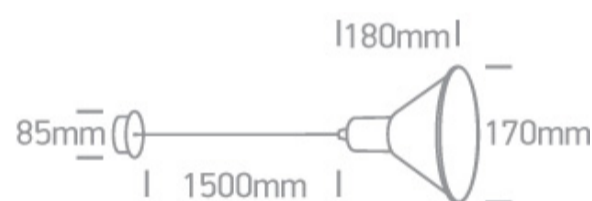

10W E27 Decorative pendant.

Complies with standard EN60598-1 and any other specific standards.

Downloads

Dimensions

Physical Specification

Item Group	17 Pendants
Family	Retro Pendants
Order Code	63118/BBS
Colour	Brushed Brass
Material	Steel
Shape	Circular
Height	180mm
Diameter	170mm
Suspended Ceiling	Yes
Indoor	Yes
Adjustable	No