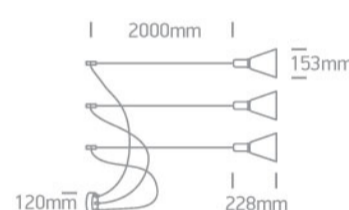

New 2021 Edition 3>Pendants

63122B/B

3x10W E27 pendant.

Complies with standard EN60598-1 and any other specific standards.

Downloads

Dimensions

Gallery

Physical Specification

Item Group	New 2021 Edition 3
Family	Pendants
Order Code	63122B/B
Colour	Black
Material	Aluminium
Shape	Circular
Height	228mm

Diameter	153mm
Suspended Ceiling	Yes
Indoor	Yes
Adjustable	No

Electrical Characteristics