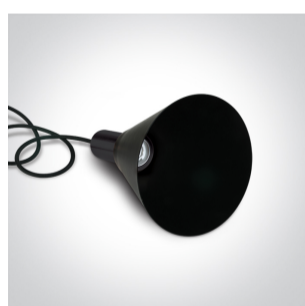

New 2021 Edition 3>Pendants

63122B/B

3x10W E27 pendant.

Complies with standard EN60598-1 and any other specific standards.

Downloads

Dimensions

Gallery

Physical Specification

Item Group	New 2021 Edition 3
Family	Pendants
Order Code	63122B/B
Colour	Black
Material	Aluminium
Shape	Circular
Height	228mm

Diameter	153mm
Suspended Ceiling	Yes
Indoor	Yes
Adjustable	No

Electrical Characteristics