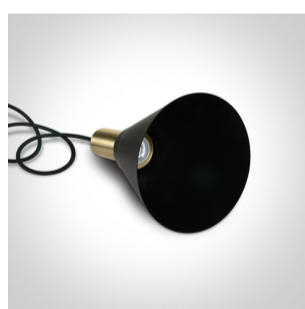

17 Pendants>E27 Pendant Cones

63122B/BBS

3x10W E27 pendant.

Complies with standard EN60598-1 and any other specific standards.

Downloads

Dimensions

Gallery

Physical Specification

Item Group	17 Pendants
Family	E27 Pendant Cones
Order Code	63122B/BBS
Colour	Brushed Brass
Material	Aluminium
Shape	Circular
Height	228mm

Diameter	153mm
Suspended Ceiling	Yes
Indoor	Yes
Adjustable	No

Electrical Characteristics