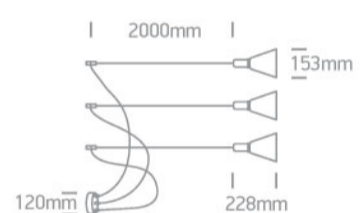

17 Pendants>E27 Pendant Cones

63122B/BBS

3x10W E27 pendant.

Complies with standard EN60598-1 and any other specific standards.

Downloads

Dimensions

Gallery

Physical Specification

Item Group	17 Pendants
Family	E27 Pendant Cones
Order Code	63122B/BBS
Colour	Brushed Brass
Material	Aluminium
Shape	Circular
Height	228mm

Diameter	153mm
Suspended Ceiling	Yes
Indoor	Yes
Adjustable	No

Electrical Characteristics