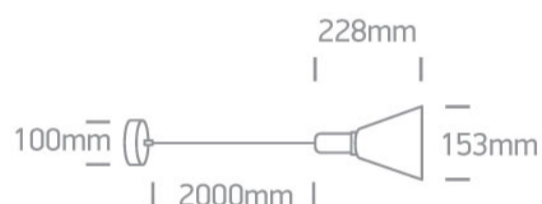

17 Pendants>E27 Pendant Cones

63122/BBS

10W E27 pendant.

Complies with standard EN60598-1 and any other specific standards.

Downloads

Dimensions

Gallery

Physical Specification

Item Group	17 Pendants
Family	E27 Pendant Cones
Order Code	63122/BBS
Colour	Brushed Brass
Material	Aluminium
Shape	Circular
Height	228mm

Diameter	153mm
Suspended Ceiling	Yes
Indoor	Yes
Adjustable	No