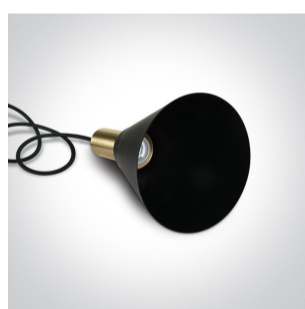

17 Pendants>E27 Pendant Cones

63122/BBS

10W E27 pendant.

Complies with standard EN60598-1 and any other specific standards.

Downloads

Dimensions

Gallery

Physical Specification

Item Group	17 Pendants
Family	E27 Pendant Cones
Order Code	63122/BBS
Colour	Brushed Brass
Material	Aluminium
Shape	Circular
Height	228mm

Diameter	153mm
Suspended Ceiling	Yes
Indoor	Yes
Adjustable	No