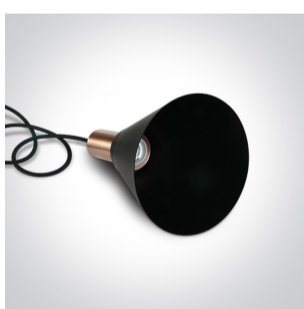

17 Pendants>E27 Pendant Cones

63122B/CU

3x10W E27 pendant.

Complies with standard EN60598-1 and any other specific standards.

Downloads

Dimensions

Gallery

Physical Specification

Item Group	17 Pendants
Family	E27 Pendant Cones
Order Code	63122B/CU
Colour	Copper
Material	Aluminium
Shape	Circular
Height	228mm

Diameter	153mm
Suspended Ceiling	Yes
Indoor	Yes
Adjustable	No