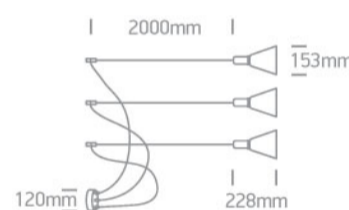

17 Pendants>E27 Pendant Cones

63122B/CU

3x10W E27 pendant.

Complies with standard EN60598-1 and any other specific standards.

Downloads

Dimensions

Gallery

Physical Specification

Item Group	17 Pendants
Family	E27 Pendant Cones
Order Code	63122B/CU
Colour	Copper
Material	Aluminium
Shape	Circular
Height	228mm

Diameter	153mm
Suspended Ceiling	Yes
Indoor	Yes
Adjustable	No