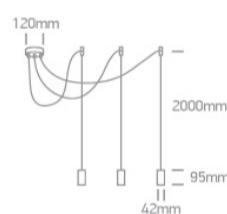

17 Pendants>E27 Pendant Tubes

63124B/B

3x20W E27 pendant.

Complies with standard EN60598-1 and any other specific standards.

Downloads

Dimensions

Gallery

Physical Specification

Item Group	17 Pendants
Family	E27 Pendant Tubes
Order Code	63124B/B
Colour	Black
Material	Aluminium
Shape	Circular
Height	95mm

Diameter	42mm
Suspended Ceiling	Yes
Indoor	Yes
Adjustable	No